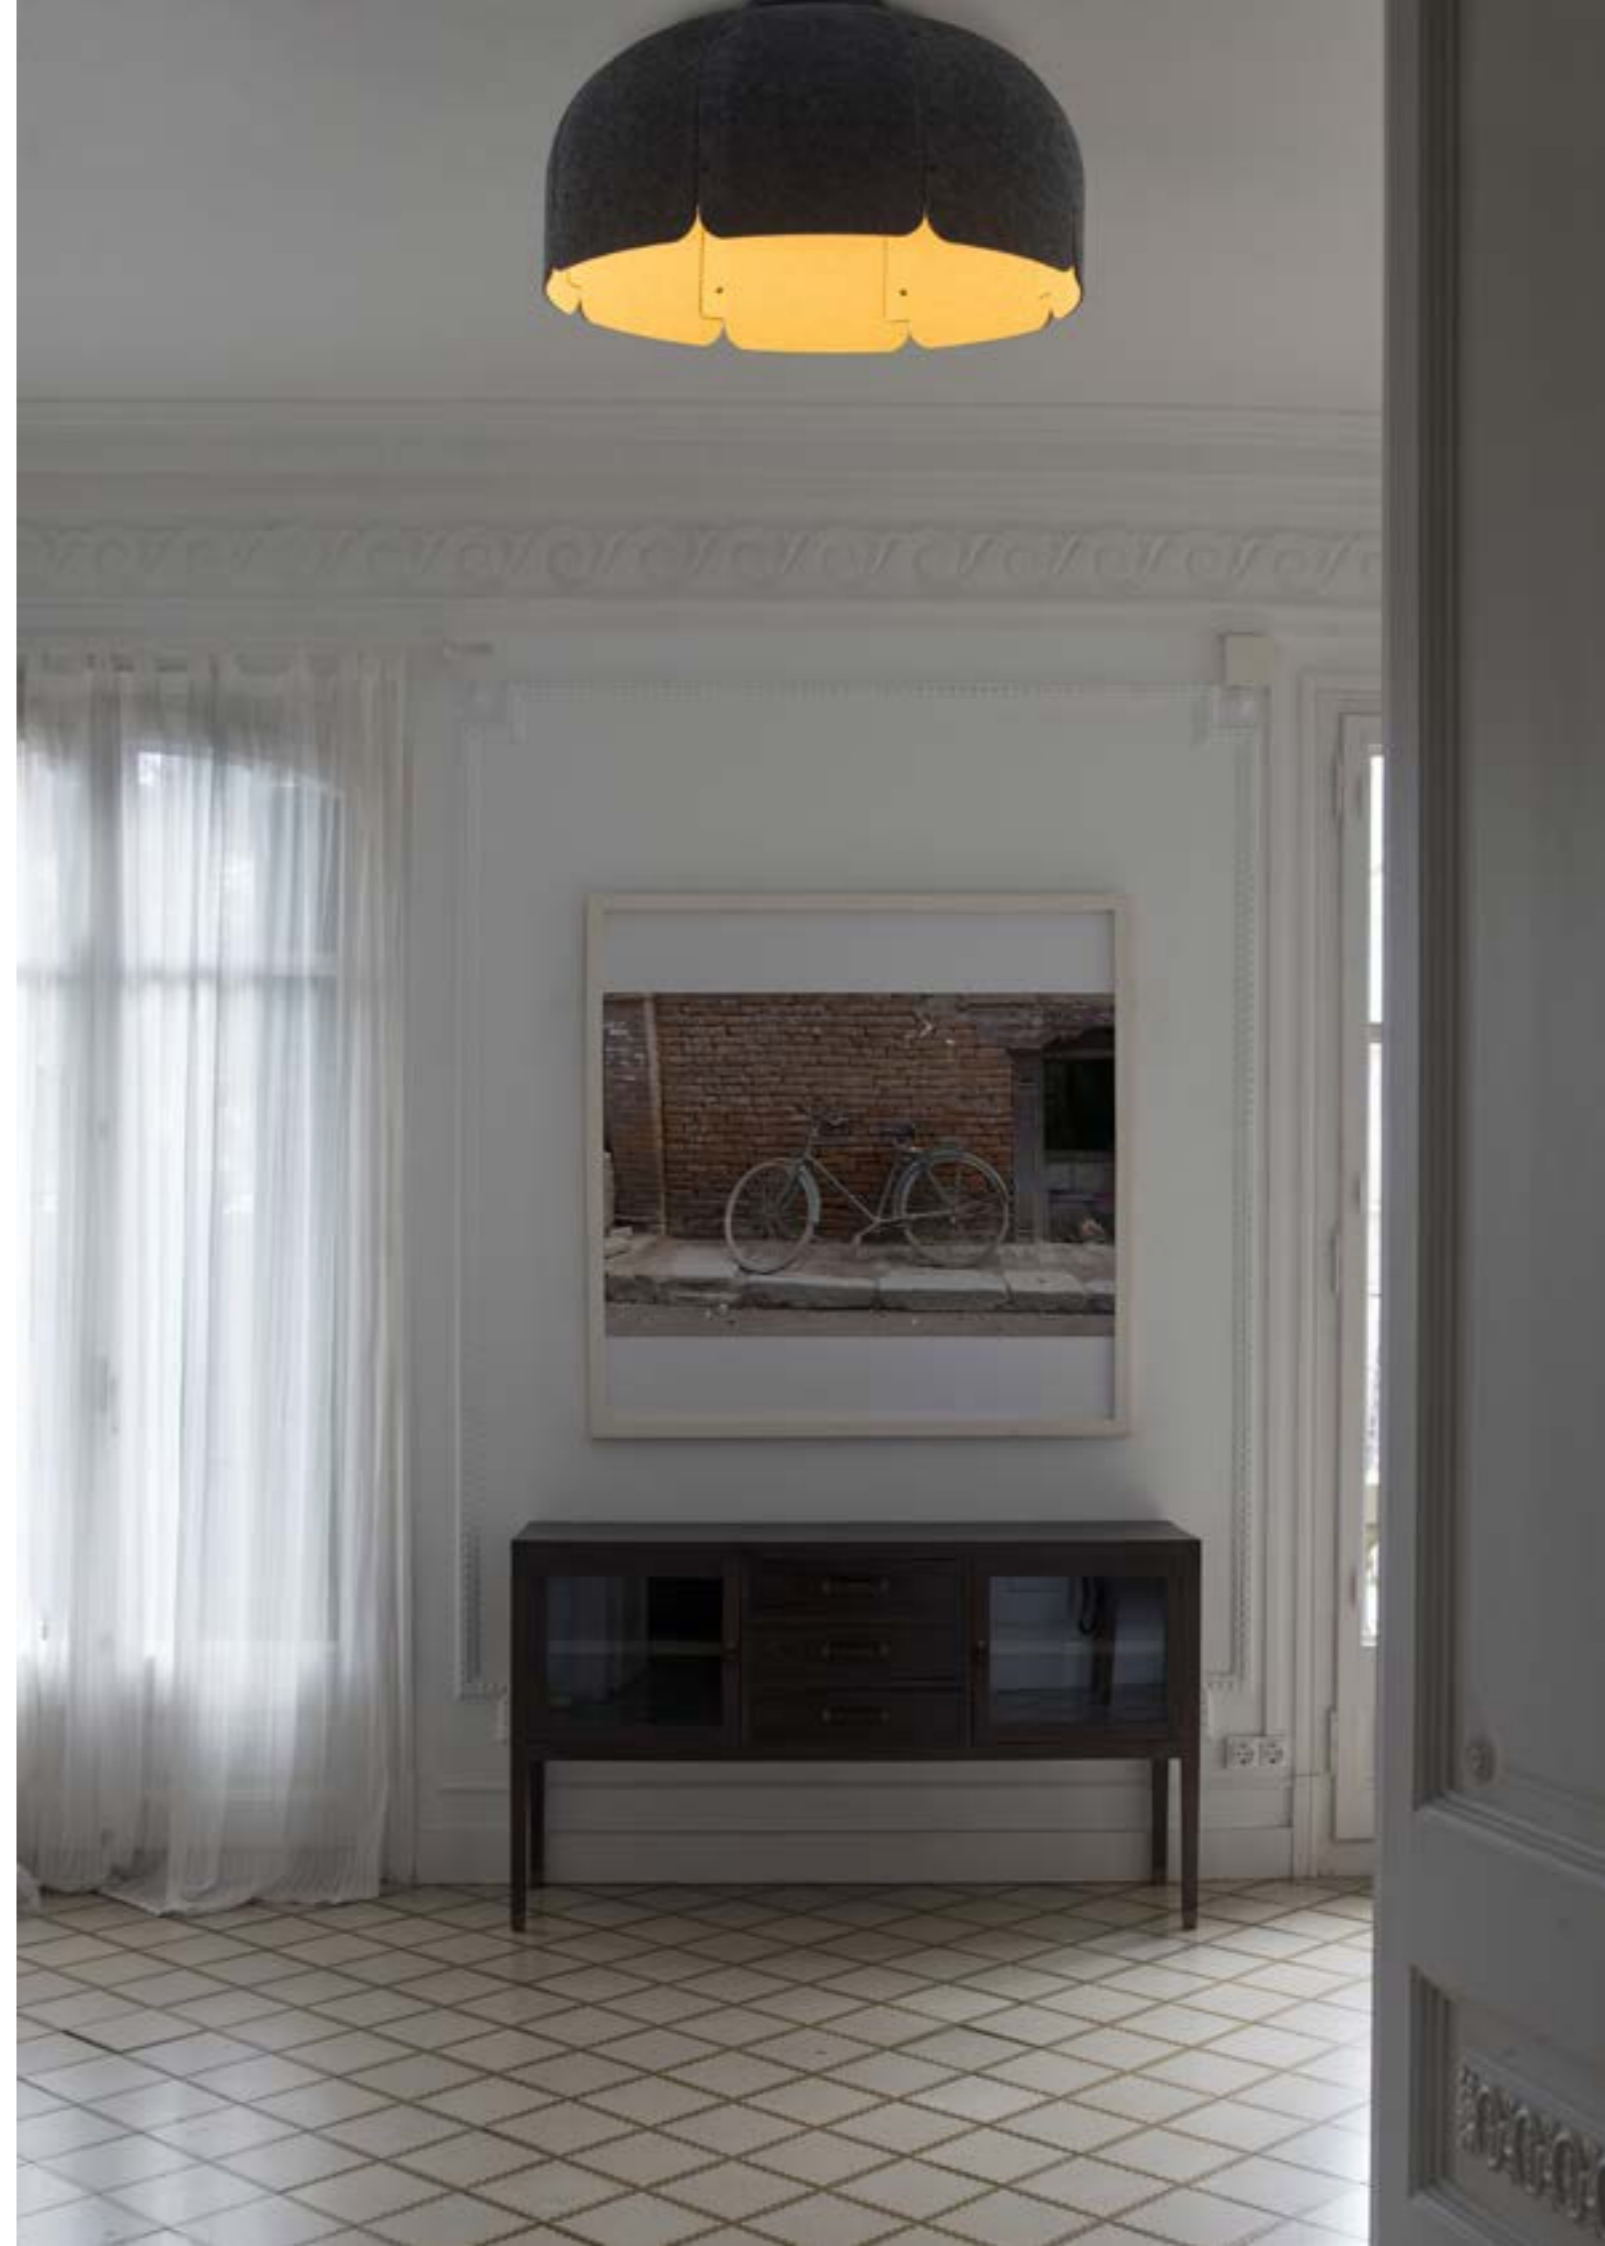

Mute by Nahtrang

Mute makes quite a splash. It is not only a suspension light, but also a way of achieving relaxed spaces and inviting communication. Its textile fabric absorbs reverberation and contributes to the reduction of environmental noise.

Fixation
INDOOR

Light Source
SMD LED

Material
Steel+Recycled PET

IP
20

Awards